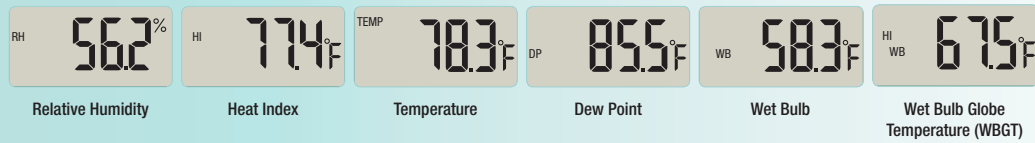

RH25 Heat Index Psychrometer

Extech's pocket-sized Heat Index Psychrometer Pen easily monitors Heat Index during hot humid days to prevent heat stroke during outdoor activities, sporting events or, indoor workplace. Its pen-sized design makes it convenient to fit into your pocket and carry it wherever you go!

Measurement/Calculation modes:

Features

- Heat Index measures how hot it feels when Humidity is combined with temperature, air movement, and radiant heat. Wet Bulb Globe Temperature (WBGT) considers the effects of temperature, humidity, and direct or radiant sunlight
- Built-in multiparameter sensor measures Heat Index, WBGT, Humidity, Ambient Temperature, Temperature, Dew Point and Wet Bulb
- User Programmable Heat Index/WBGT alarm
- Min/Max/Average
- Data Hold
- Auto power off with disable
- Complete with CR2032 battery

Specifications	Range	Resolution	Basic Accuracy
Temperature	-4 to 122°F (-20 to 50°C)	0.1°F/°C	±1°F/0.6°C
Relative Humidity	0 to 99.9%RH	0.1%RH	±3%RH
Wet Bulb	-4 to 122°F (-20 to 50°C)	0.1°F/°C	
Dew Point	-108.4 to 122°F (-78 to 50°C)	0.1°F/°C	
Heat Index	-50.8 to 401°F (-46 to 205°C)	0.1°F/°C	
WBGT	-13 to 130°F (-25 to 54.5°C)	0.1°F/°C	
Dimensions	5.5x1.4x0.7" (140x35x18mm)		
Weight	1.8oz (50g)		